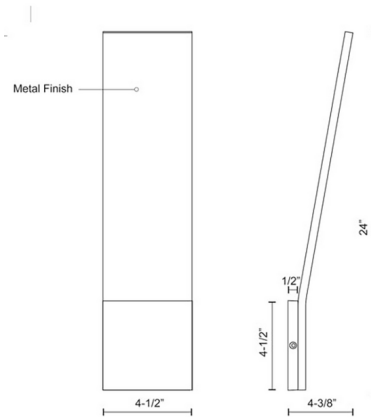

Description

The Nevis Outdoor Wall Light features a long plank-like shade, finished in Grey, with an integrated light source that casts a glow onto the surface from behind. ETL listed for wet locations. ADA compliant.

Specifications

COLOR	N/A
BODY FINISH	Gray
WATTAGE	15W
DIMMER	Low Voltage Electronic
DIMENSIONS	4.5"W x 24"H x 4.33"D
INTEGRATED LED MODULE	1 x LED/15W/120V LED

Technical Information

LAMP LIFE	50000 hours
COLOR RENDERING	90 CRI
LAMP COLOR	3000K
LUMENS/WATT	51.00
LUMINOUS FLUX	765 lumens

Shown in gray

CLICK TO VIEW PRODUCT

Notes: