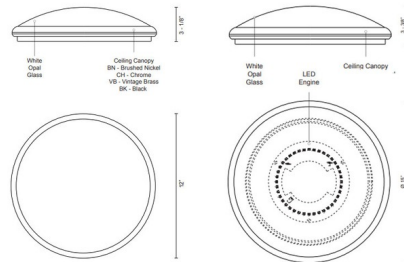

Description

The Malta LED Flush Mount Ceiling Light will provide an even wash of light to surrounding areas. The circular glass diffuser is complemented by a variety of finishes to add a pop of color to your room. Available in two sizes.

Shown in brushed gold / white opal

Specifications

COLOR White Opal
BODY FINISH Brushed Gold
WATTAGE 18W
DIMMER Low Voltage Electronic
DIMENSIONS 15"W x 3.375"H
INTEGRATED LED MODULE 1 x LED/18W/120V LED