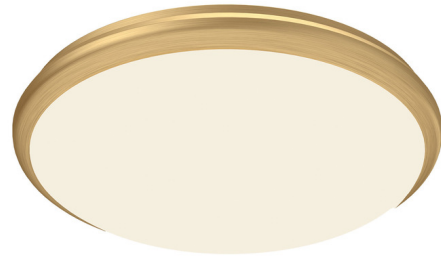

Lightology

lightology.com
866-954-4489
05-24-26

Project: _____

Company: _____

Location: _____ Fixture Type: _____

SPEC #: **KZC657875**

Approved On: _____ Approved By: _____

Malta LED Ceiling Light Fixture By Kuzco Lighting

Description

The Malta LED Flush Mount Ceiling Light will provide an even wash of light to surrounding areas. The circular glass diffuser is complemented by a variety of finishes to add a pop of color to your room. Available in two sizes.

Shown in brushed gold / white opal

Specifications

COLOR White Opal
BODY FINISH Brushed Gold
WATTAGE 18W
DIMMER Low Voltage Electronic
DIMENSIONS 15"W x 3.375"H
INTEGRATED LED MODULE 1 x LED/18W/120V LED

Technical Information

LAMP LIFE 50000 hours
COLOR RENDERING 90 CRI
LAMP COLOR 3000K
LUMENS/WATT 54.22
LUMINOUS FLUX 976 lumens

CLICK TO VIEW PRODUCT

Notes: