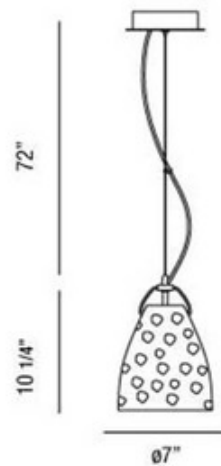

BRAND

Eurofase

DESCRIPTION

Amero pendant features a clear, amber or smoke shade and a chrome finish. Available in a small or large size option. One 60 watt, 120 volt, A19 medium base incandescent lamp not included. General light distribution. Includes 72 inch chain. Small: 7 inch diameter x 10.25 inch height. Large: 9.75 inch diameter x 13.5 inch height.

Shown in: Chrome / Clear

SHADE COLOR	Clear
BODY FINISH	Chrome
LAMP	1 x A19/Medium (E26)/8W/120V LED 1 x A19/Medium (E26)/120V LED 1 x A19/Medium (E26)/60W/120V Incandescent
WATTAGE	8W
DIMMER	N/A
<i>Technical Information</i>	
APERTURE SIZE	0.000"
ITEM NUMBER	EUF65788