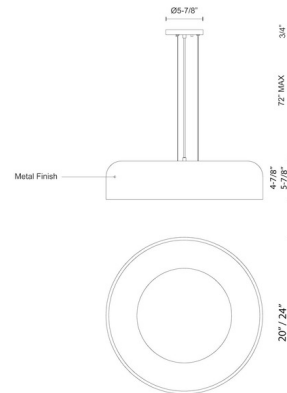

Description

The Beacon Pendant brings a bold, contemporary look to your interior space. The smooth domed steel shade is complemented by a glass diffuser that casts warm shadows of light across your room. Note: Built in color temperature adjustability. Switch from 2700K/3000K/3500K/4000K/5000K. Note: 24 inch size are not available with CCT.

Specifications

COLOR White Opal
BODY FINISH White
WATTAGE 26W
DIMMER Low Voltage Electronic
DIMENSIONS 20"W x 4.9"H
INTEGRATED LED MODULE 1 x LED/26W/120V LED

Technical Information

PRODUCT DIMENSIONS Adjustable cable Length: 120"
LAMP LIFE 50000 hours
COLOR RENDERING 90 CRI
LAMP COLOR CCT Select
LUMENS/WATT 38.62
LUMINOUS FLUX 1004 lumens

Shown in white / white opal

CLICK TO VIEW PRODUCT

Notes: