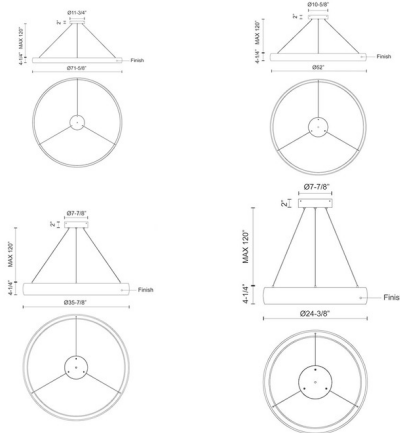

Shown in black