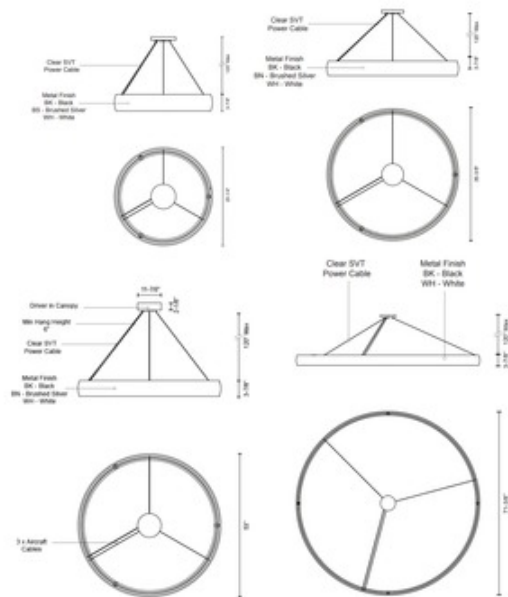

COMPANY	PROJECT	FIXTURE TYPE	APPROVED BY	DATE