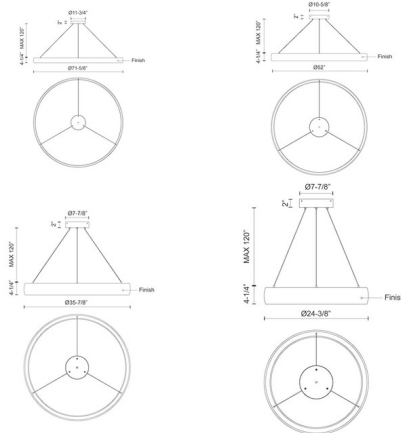

Specifications

COLOR N/A
 BODY FINISH White
 WATTAGE 62W
 DIMMER Low Voltage Electronic
 DIMENSIONS 23.25"W x 3.88"H
 INTEGRATED LED MODULE 1 x LED/62W/120V LED

Technical Information

LAMP LIFE 50000 hours
 COLOR RENDERING 90 CRI
 LAMP COLOR 3000K
 LUMENS/WATT 27.16
 LUMINOUS FLUX 1684 lumens

Shown in white

CLICK TO VIEW PRODUCT

Notes: