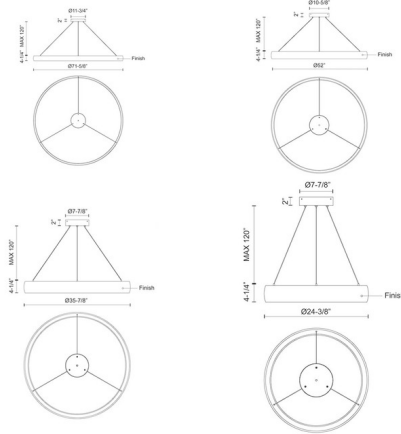

Shown in brushed silver

CLICK TO VIEW PRODUCT

Notes: