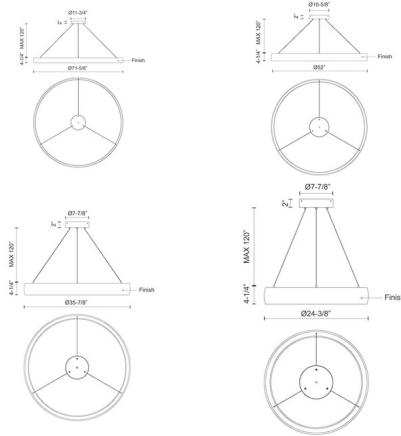

### Specifications

COLOR	N/A
BODY FINISH	White
WATTAGE	67W
DIMMER	Low Voltage Electronic
DIMENSIONS	35.37"W x 3.88"H
INTEGRATED LED MODULE	1 x LED/67W/120V LED