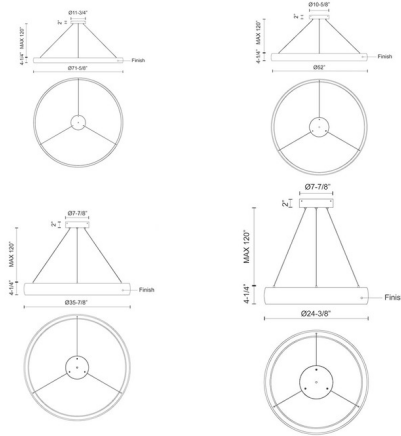

Shown in black