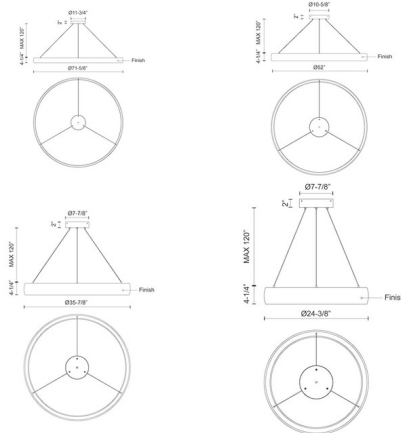

Shown in black