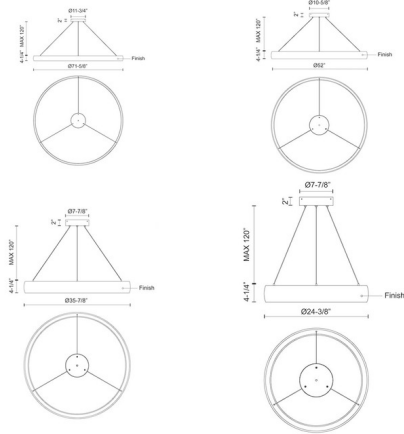

Shown in brushed silver