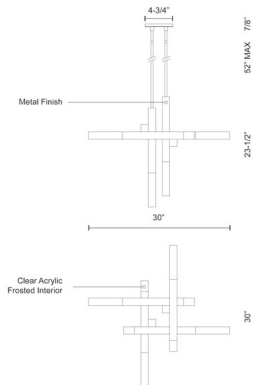

CLICK TO VIEW PRODUCT

Notes: