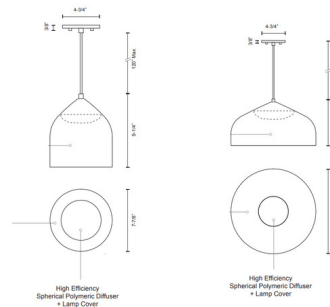

Specifications

COLOR N/A
BODY FINISH White / Gold
WATTAGE 12W
DIMMER Low Voltage Electronic
DIMENSIONS 7.875"W x 9.25"H
INTEGRATED LED MODULE 1 x LED/12W/120V LED

Technical Information

PRODUCT DIMENSIONS Cord Length: 120 inches
LAMP LIFE 50000 hours
COLOR RENDERING 90 CRI
LAMP COLOR 3000K
LUMENS/WATT 27.33
LUMINOUS FLUX 328 lumens

Shown in white / gold

CLICK TO VIEW PRODUCT

Notes: