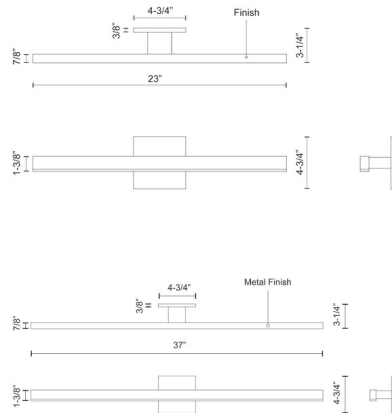

Description

The Vega Bathroom Vanity Light brings a clean profile to your interior space. The slim ultra sleek frame casts warm light across your room. Note: Brushed Nickel options are not available with 2700K Temperature.

Shown in black / frosted

Specifications

COLOR Frosted
BODY FINISH Black
WATTAGE 16W
DIMMER Low Voltage Electronic
DIMENSIONS 23"W x 4.75"H x 3.25"D
INTEGRATED LED MODULE 1 x LED/16W/120V LED

Technical Information

LAMP LIFE 50000 hours
COLOR RENDERING 90 CRI
LAMP COLOR 3000K
LUMENS/WATT 36.56
LUMINOUS FLUX 585 lumens

CLICK TO VIEW PRODUCT

Notes: