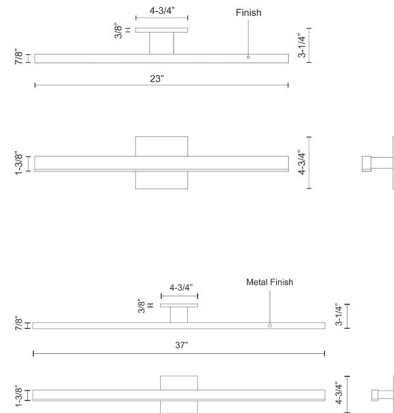

Description

The Vega Bathroom Vanity Light brings a clean profile to your interior space. The slim ultra sleek frame casts warm light across your room. Note: Brushed Nickel options are not available with 2700K Temperature.

Shown in black / frosted

Specifications

COLOR Frosted
BODY FINISH Black
WATTAGE 16W
DIMMER Low Voltage Electronic
DIMENSIONS 23"W x 4.75"H x 3.25"D
INTEGRATED LED MODULE 1 x LED/16W/120V LED

Technical Information

LAMP LIFE 50000 hours
COLOR RENDERING 90 CRI
LAMP COLOR 3000K
LUMENS/WATT 36.56
LUMINOUS FLUX 585 lumens

CLICK TO VIEW PRODUCT

Notes: