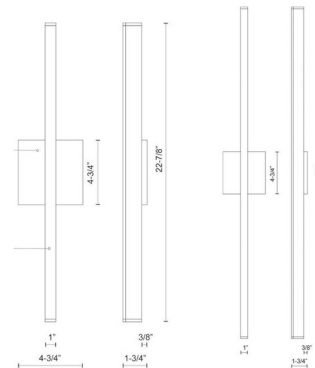

Description

The Vega Wall Light brings a clean profile to your interior space. The slim ultra sleek frame casts warm light across your room.

Specifications

COLOR Frosted
BODY FINISH Black
WATTAGE 16W
DIMMER Low Voltage Electronic
DIMENSIONS 4.75"W x 22.875"H x 1.75"D
INTEGRATED LED MODULE 1 x LED/16W/120V LED

Technical Information

LAMP LIFE 50000 hours
COLOR RENDERING 90 CRI
LAMP COLOR 3000K
LUMENS/WATT 36.56
LUMINOUS FLUX 585 lumens

Shown in black / frosted

CLICK TO VIEW PRODUCT

Notes: