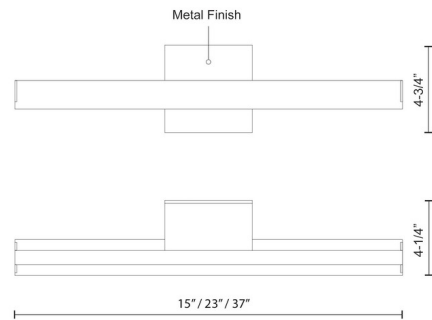

Shown in black