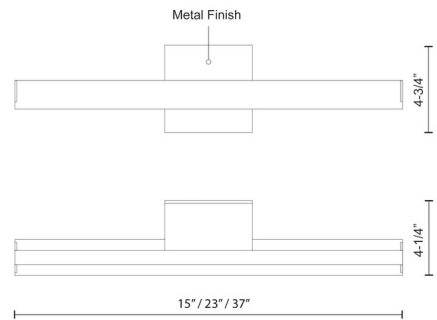

Description

The Galleria Wall brings a sleek, modern look to your interior space. This piece provides practical downlight, perfect for illuminating artwork or any other design that required a seamless flood of light. Note: Brass is only available in 3000K.

Specifications

COLOR N/A
BODY FINISH Black
WATTAGE 9W
DIMMER Low Voltage Electronic
DIMENSIONS 15"W x 4.75"H x 4.25"D
INTEGRATED LED MODULE 1 x LED/9W/120V LED

Technical Information

LAMP LIFE 50000 hours
COLOR RENDERING 90 CRI
LAMP COLOR 3000K
LUMENS/WATT 31.00
LUMINOUS FLUX 279 lumens

Shown in black

CLICK TO VIEW PRODUCT

Notes: