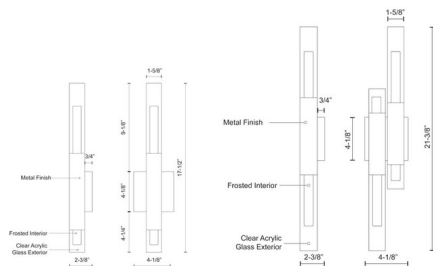

Description

The Martelo Wall Light has a chic, modern look that will add intriguing element to any space, featuring a Polished Chrome bar paired with a Frosted acrylic diffuser that rests against a Polished Chrome square backplate. Available as a single bar or a double fixture. ETL listed. ADA compliant.

Specifications

COLOR Frosted
BODY FINISH Chrome
WATTAGE 10W
DIMMER Low Voltage Electronic
DIMENSIONS 4.5"W x 17.5"H x 3.5"D
INTEGRATED LED MODULE 1 x LED/10W/120V LED

Technical Information

LAMP LIFE 50000 hours
COLOR RENDERING 90 CRI
LAMP COLOR 3000K
LUMENS/WATT 35.80
LUMINOUS FLUX 358 lumens

Shown in chrome / frosted

CLICK TO VIEW PRODUCT

Notes: