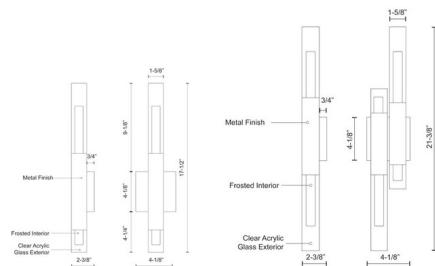

CLICK TO VIEW PRODUCT

Notes: