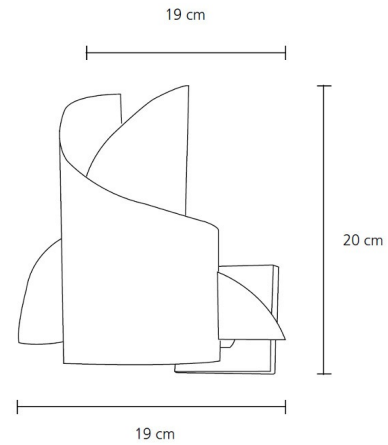

Shown in stainless steel

Specifications

COLOR N/A
BODY FINISH Stainless Steel
WATTAGE 50W
DIMMER Standard 120V
DIMENSIONS 7.4"W x 7.8"H x 7.4"D
BULB NOT INCLUDED 1 x JCD/G9/50W/120V Halogen

CLICK TO VIEW PRODUCT