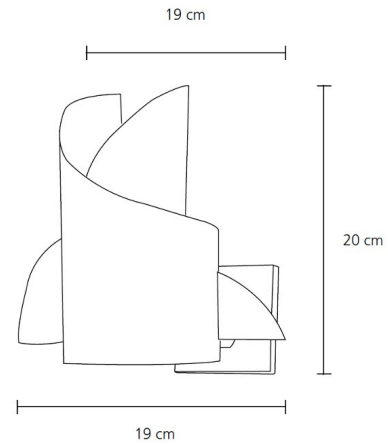

Shown in stainless steel

Specifications

| | |
|-------------------|-----------------------------|
| COLOR | N/A |
| BODY FINISH | Stainless Steel |
| WATTAGE | 50W |
| DIMMER | Standard 120V |
| DIMENSIONS | 7.4"W x 7.8"H x 7.4"D |
| BULB NOT INCLUDED | 1 x JCD/G9/50W/120V Halogen |