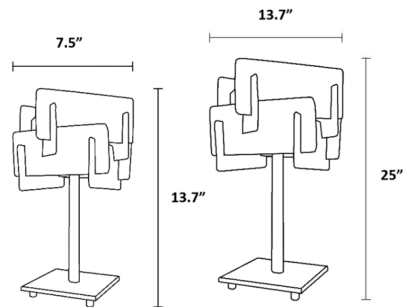

### Specifications

COLOR	N/A
BODY FINISH	Stainless Steel
WATTAGE	50W
DIMMER	N/A
DIMENSIONS	7.5"W x 13.7"H
BULB NOT INCLUDED	1 x JCD/G9/50W/120V Halogen

CLICK TO VIEW PRODUCT

Notes: