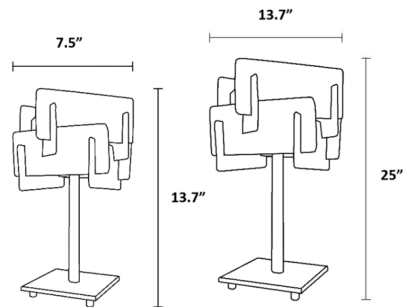

Specifications

COLOR	N/A
BODY FINISH	Stainless Steel
WATTAGE	50W
DIMMER	N/A
DIMENSIONS	7.5"W x 13.7"H
BULB NOT INCLUDED	1 x JCD/G9/50W/120V Halogen

CLICK TO VIEW PRODUCT

Notes: