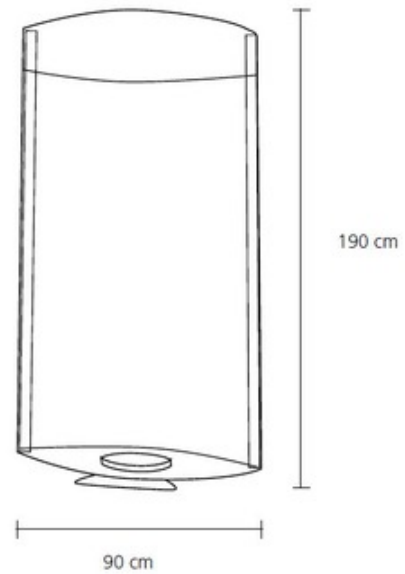

**BRAND**

Thierry Vide

**DESCRIPTION**

Design Light Screen is perfect when you want both privacy and light. It uses fluid and evanescent transparency to capture the light, releasing it back into rhythmic compositions, from simple geometric forms. Strips of LED light are on either side. May be used as a room divider. Available with a perforated Stainless Steel finish. Handmade in Paris. UL listed.

<b>COLOR</b>	N/A
<b>BODY FINISH</b>	Stainless Steel
<b>WATTAGE</b>	N/A
<b>DIMMER</b>	Not Dimmable
<b>DIMENSIONS</b>	35"W x 75"H x 8"D
<b>BULB NOT INCLUDED</b>	
<b>LAMP</b>	N/A

**SPEC #** THV658250

COMPANY