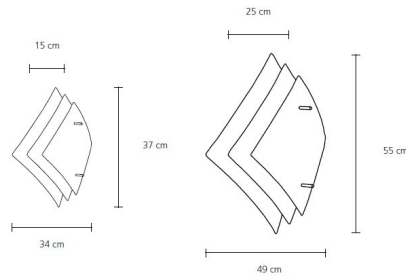

Shown in stainless steel

Specifications

COLOR	N/A
BODY FINISH	Stainless Steel
WATTAGE	80W
DIMMER	Standard 120V
DIMENSIONS	13"W x 14.5"H x 6"D
BULB NOT INCLUDED	1 x JCD/G9/80W/120V Halogen

CLICK TO VIEW PRODUCT