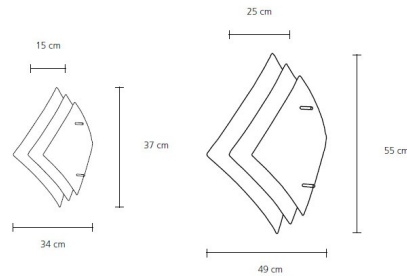

Shown in stainless steel

Specifications

COLOR	N/A
BODY FINISH	Stainless Steel
WATTAGE	80W
DIMMER	Standard 120V
DIMENSIONS	13"W x 14.5"H x 6"D
BULB NOT INCLUDED	1 x JCD/G9/80W/120V Halogen

CLICK TO VIEW PRODUCT