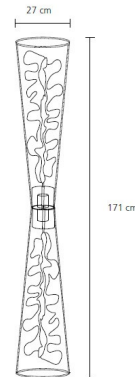

Lightology

lightology.com
866-954-4489
06-04-26

Project: _____

Company: _____

Location: _____ Fixture Type: _____

SPEC #: **THV658260**

Approved On: _____ Approved By: _____

Floral Floor Lamp By Vide Creation Paris

Description

Floral Column Floor Lamp uses fluid and evanescent transparency to capture the light, releasing it back into rhythmic compositions, from simple geometric forms. Available in a perforated Stainless Steel. Handmade in Paris. UL listed.

Shown in stainless steel

Specifications

COLOR	N/A
BODY FINISH	Stainless Steel
WATTAGE	144W
DIMMER	N/A
DIMENSIONS	11"W x 67"H
BULB NOT INCLUDED	2 x A19/Medium (E26)/72W/120V Incandescent

CLICK TO VIEW PRODUCT