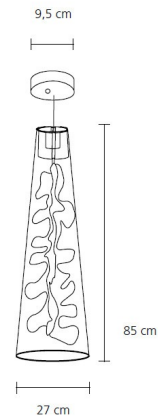

### Description

Floral Pendant uses fluid and evanescent transparency to capture the light, releasing it back into rhythmic compositions, from simple geometric forms. Available in a perforated Stainless Steel. Includes 5 feet of adjustable cord to customize length. Handmade in Paris. UL listed.

### Specifications

COLOR	N/A
BODY FINISH	Stainless Steel
WATTAGE	72W
DIMMER	Standard 120V
DIMENSIONS	11"W x 33"H
BULB NOT INCLUDED	1 x A19/Medium (E26)/72W/120V Incandescent

CLICK TO VIEW PRODUCT

Notes: