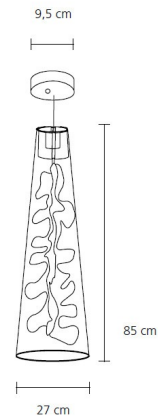

By Vide Creation Paris

Description

Floral Pendant uses fluid and evanescent transparency to capture the light, releasing it back into rhythmic compositions, from simple geometric forms. Available in a perforated Stainless Steel. Includes 5 feet of adjustable cord to customize length. Handmade in Paris. UL listed.

Shown in stainless steel

Specifications

COLOR	N/A
BODY FINISH	Stainless Steel
WATTAGE	72W
DIMMER	Standard 120V
DIMENSIONS	11"W x 33"H
BULB NOT INCLUDED	1 x A19/Medium (E26)/72W/120V Incandescent

CLICK TO VIEW PRODUCT