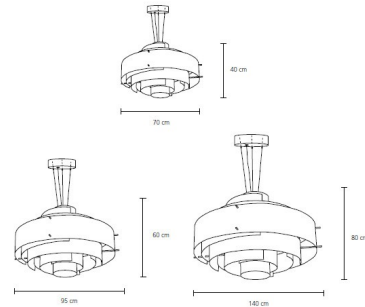

Shown in stainless steel

Specifications

| | |
|-------------------|--|
| COLOR | N/A |
| BODY FINISH | Stainless Steel |
| WATTAGE | 100W |
| DIMMER | Standard 120V |
| DIMENSIONS | 75.7"L x 27"W x 15.7"H |
| BULB NOT INCLUDED | 1 x PAR30/Medium (E26)/100W/120V Halogen |