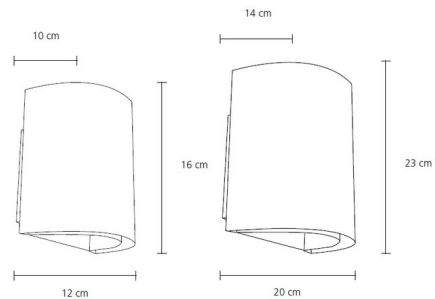

### Specifications

COLOR . . . . . N/A  
BODY FINISH . . . . . Stainless Steel  
WATTAGE . . . . . 100W  
DIMMER . . . . . Standard 120V  
DIMENSIONS . . . . . 8"W x 9"H x 5.5"D  
BULB NOT INCLUDED . . . . . 1x PAR30/Medium (E26)/100W/120V Halogen