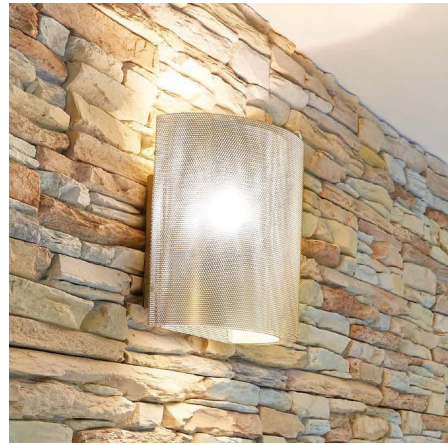

## Half Moon Wall Light

By Vide Creation Paris

### Description

Half Moon Wall Light uses fluid and evanescent transparency to capture the light, releasing it back into rhythmic compositions, from simple geometric forms. Available with a perforated Stainless Steel finish in small and large sizes. Handmade in Paris. UL listed.