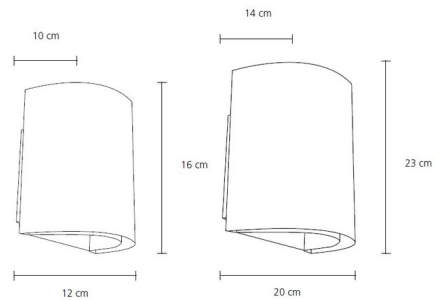

Shown in stainless steel

Specifications

COLOR	N/A
BODY FINISH	Stainless Steel
WATTAGE	100W
DIMMER	Standard 120V
DIMENSIONS	8"W x 9"H x 5.5"D
BULB NOT INCLUDED	1x PAR30/Medium (E26)/100W/120V Halogen

CLICK TO VIEW PRODUCT