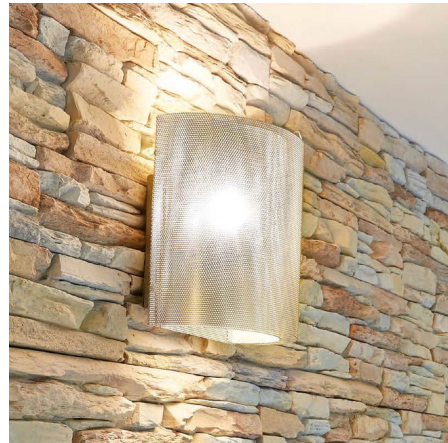

By Vide Creation Paris

Description

Half Moon Wall Light uses fluid and evanescent transparency to capture the light, releasing it back into rhythmic compositions, from simple geometric forms. Available with a perforated Stainless Steel finish in small and large sizes. Handmade in Paris. UL listed.

Shown in stainless steel

Specifications

COLOR	N/A
BODY FINISH	Stainless Steel
WATTAGE	100W
DIMMER	Standard 120V
DIMENSIONS	8"W x 9"H x 5.5"D
BULB NOT INCLUDED	1x PAR30/Medium (E26)/100W/120V Halogen

CLICK TO VIEW PRODUCT