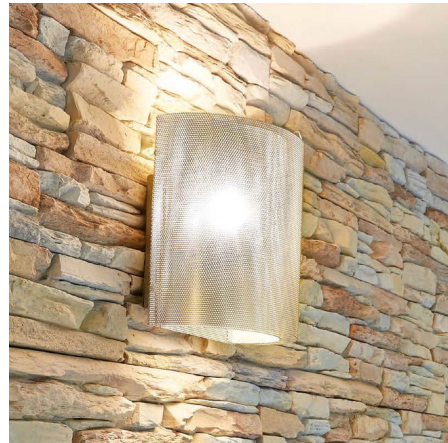

## Half Moon Wall Light

By Vide Creation Paris

### Description

Half Moon Wall Light uses fluid and evanescent transparency to capture the light, releasing it back into rhythmic compositions, from simple geometric forms. Available with a perforated Stainless Steel finish in small and large sizes. Handmade in Paris. UL listed.