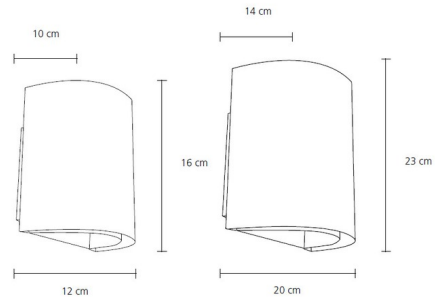

### Specifications

COLOR	N/A
BODY FINISH	Stainless Steel
WATTAGE	100W
DIMMER	Standard 120V
DIMENSIONS	8"W x 9"H x 5.5"D
BULB NOT INCLUDED	1x PAR30/Medium (E26)/100W/120V Halogen

CLICK TO VIEW PRODUCT

Notes: