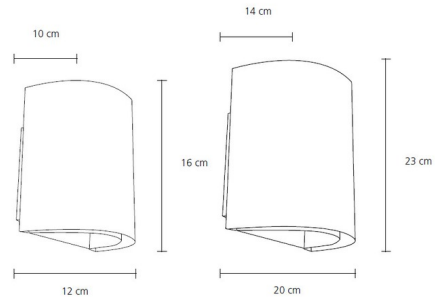

Shown in stainless steel

Specifications

COLOR	N/A
BODY FINISH	Stainless Steel
WATTAGE	100W
DIMMER	Standard 120V
DIMENSIONS	4.7"W x 6"H x 4"D
BULB NOT INCLUDED	1 x JCD/G9/100W/120V Halogen

CLICK TO VIEW PRODUCT