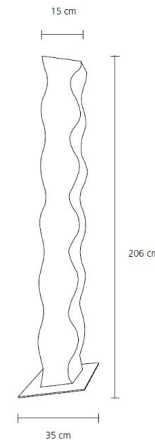

Shown in stainless steel

Specifications

COLOR	N/A
BODY FINISH	Stainless Steel
WATTAGE	70W
DIMMER	N/A
DIMENSIONS	15"W x 81"H
BULB NOT INCLUDED 1 x HID-CE/Medium (E26)/70W/120V High Intensity Discharge	

CLICK TO VIEW PRODUCT