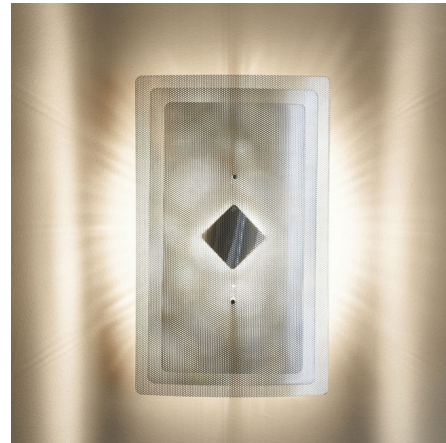

## Rectangle Wall Light

By Vide Creation Paris

### Description

Rectangle Wall Light uses fluid and evanescent transparency to capture the light, releasing it back into rhythmic compositions, from simple geometric forms. Available with a perforated Stainless Steel finish. Handmade in Paris. UL listed.

Shown in stainless steel

### Specifications

COLOR	N/A
BODY FINISH	Stainless Steel
WATTAGE	5W
DIMMER	Standard 120V
DIMENSIONS	8.6"W x 16.5"H x 6.7"D
BULB NOT INCLUDED	1 x B11/Candelabra (E12)/5W/120V LED
OTHER BULB OPTIONS	1 x B10/Candelabra (E12)/60W/120V Incandescent