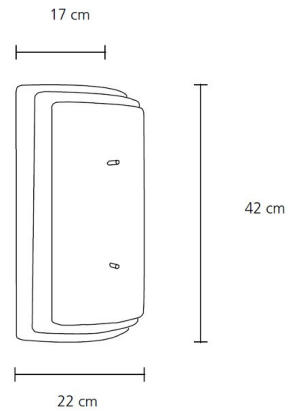

### Specifications

COLOR	N/A
BODY FINISH	Stainless Steel
WATTAGE	5W
DIMMER	Standard 120V
DIMENSIONS	8.6"W x 16.5"H x 6.7"D
BULB NOT INCLUDED	1 x B11/Candelabra (E12)/5W/120V LED
OTHER BULB OPTIONS	1 x B10/Candelabra (E12)/60W/120V Incandescent