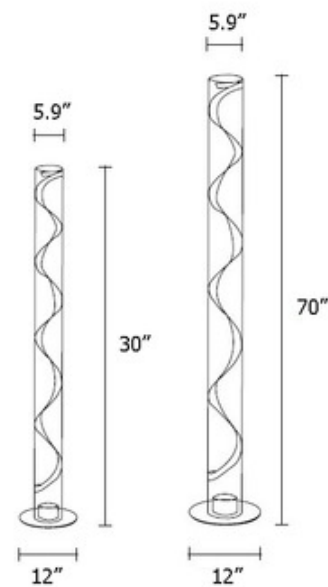

BRAND

Thierry Vide

DESCRIPTION

The Spiral Floor Lamp uses fluid and evanescent transparency to capture the light, releasing it back into rhythmic compositions, from simple geometric forms. Available in a perforated Stainless Steel in two sizes. Handmade in Paris. UL listed.

Shown in: Stainless Steel

SHADE COLOR	N/A
BODY FINISH	Stainless Steel
WATTAGE	50W
DIMMER	Standard 120V
DIMENSIONS	12"W x 30"H
BULB NOT INCLUDED	
LAMP	1 x JCD/G9/50W/120V Halogen

SPEC #

THV658271

COMPANY

PROJECT