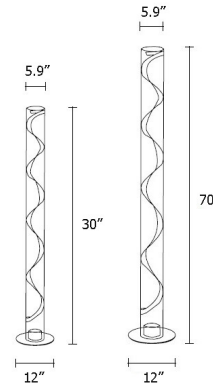

By Vide Creation Paris

Description

The Spiral Floor Lamp uses fluid and evanescent transparency to capture the light, releasing it back into rhythmic compositions, from simple geometric forms. Available in a perforated Stainless Steel in two sizes. Handmade in Paris. UL listed.

Shown in stainless steel

Specifications

COLOR	N/A
BODY FINISH	Stainless Steel
WATTAGE	50W
DIMMER	Standard 120V
DIMENSIONS	12"W x 30"H
BULB NOT INCLUDED	1 x JCD/G9/50W/120V Halogen

CLICK TO VIEW PRODUCT

Notes: