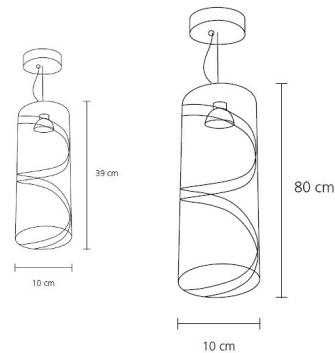

By Vide Creation Paris

Description

Spiral Pendant uses fluid and evanescent transparency to capture the light, releasing it back into rhythmic compositions, from simple geometric forms. Available with a perforated Stainless Steel in small and large sizes. Includes 5 feet of adjustable cord to customize length. Handmade in Paris. UL listed.

Shown in stainless steel

Specifications

| | |
|-------------------|---------------------------|
| COLOR | N/A |
| BODY FINISH | Stainless Steel |
| WATTAGE | 7W |
| DIMMER | Standard 120V |
| DIMENSIONS | 75"L x 4"W x 15"H |
| BULB NOT INCLUDED | 1 x MR16/GU10/7W/120V LED |