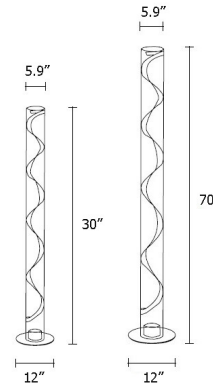

By Vide Creation Paris

Description

The Spiral Floor Lamp uses fluid and evanescent transparency to capture the light, releasing it back into rhythmic compositions, from simple geometric forms. Available in a perforated Stainless Steel in two sizes. Handmade in Paris. UL listed.

Shown in stainless steel

Specifications

COLOR	N/A
BODY FINISH	Stainless Steel
WATTAGE	72W
DIMMER	Standard 120V
DIMENSIONS	12"W x 70"H
BULB NOT INCLUDED	1 x A19/Medium (E26)/72W/120V Incandescent

CLICK TO VIEW PRODUCT