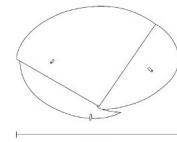

Shown in stainless steel

38 cm

62 cm

Specifications

COLOR	N/A
BODY FINISH	Stainless Steel
WATTAGE	5W
DIMMER	Standard 120V
DIMENSIONS	8.2"W x 15"H
BULB NOT INCLUDED	1 x B11/Candelabra (E12)/5W/120V LED
OTHER BULB OPTIONS	1 x B10/Candelabra (E12)/60W/120V Incandescent