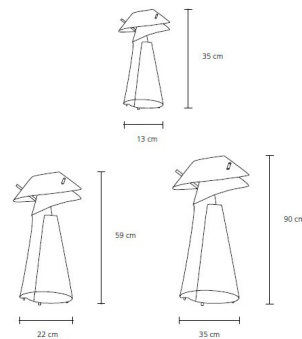

Lightology

lightology.com
866-954-4489
07-08-26

Project: _____

Company: _____

Location: _____ Fixture Type: _____

SPEC #: **THV658280**

Approved On: _____ Approved By: _____

Whirlwind Table Lamp

By Vide Creation Paris

Description

Whirlwind Table Lamp uses fluid and evanescent transparency to capture the light, releasing it back into rhythmic compositions, from simple geometric forms. Available with a perforated Stainless Steel finish in small, medium, and large sizes. Handmade in Paris. UL listed.

Specifications

COLOR	N/A
BODY FINISH	N/A
WATTAGE	80W
DIMMER	N/A
DIMENSIONS	8.6"W x 23"H
BULB NOT INCLUDED	1 x T3/Candelabra (E12)/80W/120V Halogen

CLICK TO VIEW PRODUCT

Notes: