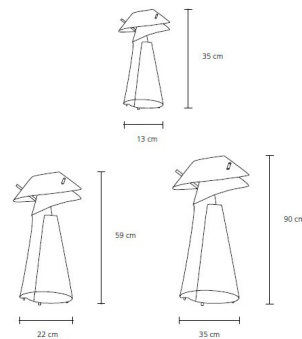

Specifications

COLOR	N/A
BODY FINISH	N/A
WATTAGE	80W
DIMMER	N/A
DIMENSIONS	8.6"W x 23"H
BULB NOT INCLUDED	1 x T3/Candelabra (E12)/80W/120V Halogen

CLICK TO VIEW PRODUCT

Notes: