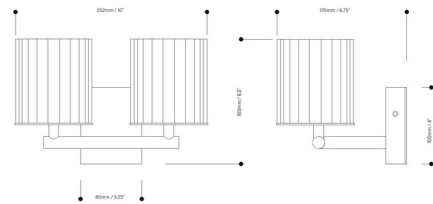

By Tom Kirk Lighting

Description

The Flute Wall Light Double features two cylindrical ribbed Frosted glass shade set against a square backplate for a sleek, sophisticated look. Available finished in Polished Chrome, Polished Nickel, Polished Gold, or Brushed Nickel. Ships with extended US backplate.

Shown in polished gold / frosted

Specifications

COLOR Frosted
BODY FINISH Polished Gold
WATTAGE 120W
DIMMER Standard 120V
DIMENSIONS 10"W x 6.5"H x 6.75"D
BULB NOT INCLUDED 2 x JCD/G9/60W/120V Halogen
OTHER BULB OPTIONS 2 x JCD/G9/120V LED