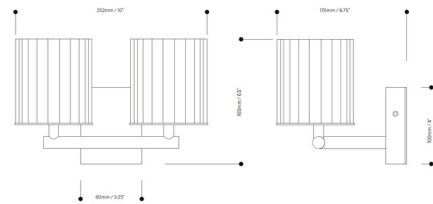

### Description

The Flute Wall Light Double features two cylindrical ribbed Frosted glass shade set against a square backplate for a sleek, sophisticated look. Available finished in Polished Chrome, Polished Nickel, Polished Gold, or Brushed Nickel. Ships with extended US backplate.

### Specifications

COLOR . . . . . Frosted  
BODY FINISH . . . . . Polished Chrome  
WATTAGE . . . . . 120W  
DIMMER . . . . . Standard 120V  
DIMENSIONS . . . . . 10"W x 6.5"H x 6.75"D  
BULB NOT INCLUDED . . . . . 2 x JCD/G9/60W/120V Halogen  
OTHER BULB OPTIONS . . . . . 2 x JCD/G9/120V LED