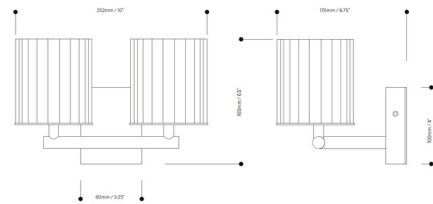

By Tom Kirk Lighting

Description

The Flute Wall Light Double features two cylindrical ribbed Frosted glass shade set against a square backplate for a sleek, sophisticated look. Available finished in Polished Chrome, Polished Nickel, Polished Gold, or Brushed Nickel. Ships with extended US backplate.

Shown in polished chrome / frosted

Specifications

| | |
|--------------------|-----------------------------|
| COLOR | Frosted |
| BODY FINISH | Polished Chrome |
| WATTAGE | 120W |
| DIMMER | Standard 120V |
| DIMENSIONS | 10"W x 6.5"H x 6.75"D |
| BULB NOT INCLUDED | 2 x JCD/G9/60W/120V Halogen |
| OTHER BULB OPTIONS | 2 x JCD/G9/120V LED |