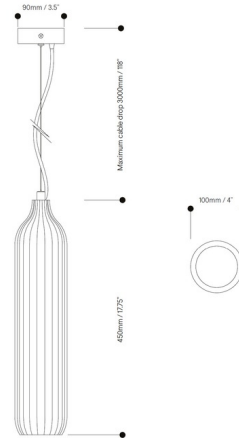

By Tom Kirk Lighting

Description

The Flute Pendant features a long cylindrical ribbed cylindrical shade with subtle curves offering a sleek, sophisticated look.

Shown in polished chrome / clear

Specifications

COLOR	Clear
BODY FINISH	Polished Chrome
WATTAGE	6.5W
DIMMER	Standard 120V
DIMENSIONS	4"W x 17.75"H
BULB NOT INCLUDED	1 x MR16/GU10/6.5W/120V LED

Technical Information

LAMP COLOR	2700K
LUMENS/WATT	76.92
LUMINOUS FLUX	500 lumens