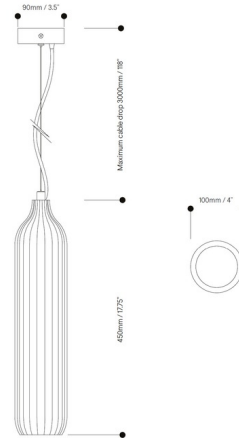

Shown in polished chrome / clear

Specifications

COLOR	Clear
BODY FINISH	Polished Chrome
WATTAGE	6.5W
DIMMER	Standard 120V
DIMENSIONS	4"W x 17.75"H
BULB NOT INCLUDED	1 x MR16/GU10/6.5W/120V LED

Technical Information

LAMP COLOR	2700K
LUMENS/WATT	76.92
LUMINOUS FLUX	500 lumens

CLICK TO VIEW PRODUCT

Notes: