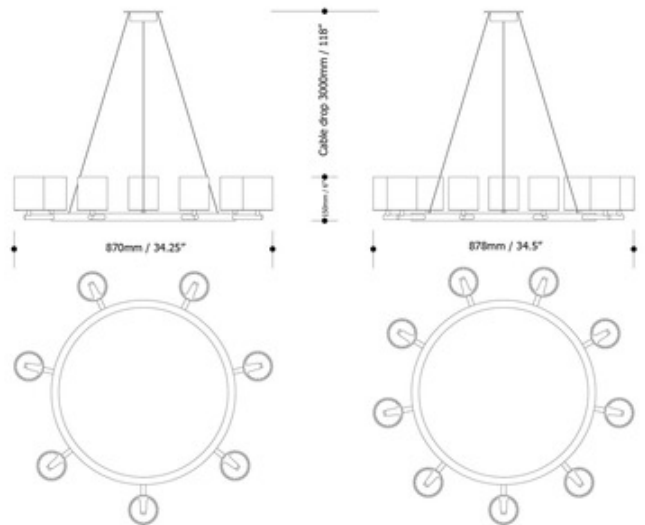

BRAND

Tom Kirk Lighting

DESCRIPTION

The Flute Chandelier features an arrangement of cylindrical ribbed Frosted glass shades set atop a sleek ring for a sleek, sophisticated look. Available with 7 or 9 lights finished in Polished Chrome, Polished Nickel, or Polished Gold. UL and CUL listed.

SHADE COLOR	Frosted
BODY FINISH	Polished Nickel
WATTAGE	420W
DIMMER	Standard 120V
DIMENSIONS	110"L x 34.5"W x 6"H
BULB INCLUDED	
LAMP	7 x JCD/G9/60W/120V Halogen 7 x JCD/G8/120V LED

SPEC # KRK658303

COMPANY	PROJECT	FIXTURE TYPE	APPROVED BY	DATE