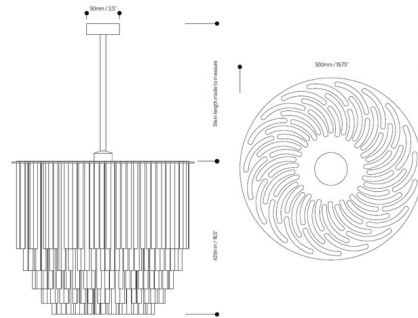

Description

The Disc Chandelier offers a sophisticated look, featuring five tiers of Clear Glass rods that drape the light source like a fringe skirt. Disc's elegant aesthetic will create a sense of grandeur in any space.

Specifications

COLOR Clear
BODY FINISH Polished Nickel
WATTAGE 27W
DIMMER Standard 120V
DIMENSIONS 19.75"W x 16.5"H
BULB NOT INCLUDED 6 x JCD/G9/4.5W/120V LED
OTHER BULB OPTIONS 6 x JCD/G9/120V LED

Technical Information

LAMP COLOR 3000K
LUMENS/WATT 533.33
LUMINOUS FLUX 2400 lumens

Shown in polished nickel / clear

CLICK TO VIEW PRODUCT

Notes: