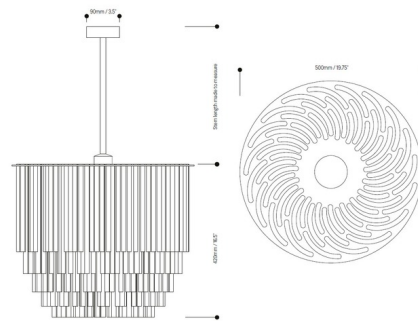

Description

The Disc Chandelier offers a sophisticated look, featuring five tiers of Clear Glass rods that drape the light source like a fringe skirt. Disc's elegant aesthetic will create a sense of grandeur in any space.

Specifications

COLOR Clear
BODY FINISH Polished Nickel
WATTAGE 27W
DIMMER Standard 120V
DIMENSIONS 19.75"W x 16.5"H
BULB NOT INCLUDED 6 x JCD/G9/4.5W/120V LED
OTHER BULB OPTIONS 6 x JCD/G9/120V LED

Technical Information

LAMP COLOR 3000K
LUMENS/WATT 533.33
LUMINOUS FLUX 2400 lumens

Shown in polished nickel / clear

CLICK TO VIEW PRODUCT

Notes: