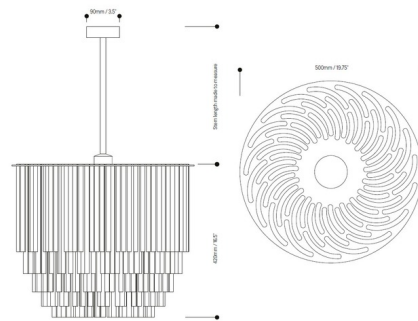

Description

The Disc Chandelier offers a sophisticated look, featuring five tiers of Clear Glass rods that drape the light source like a fringe skirt. Disc's elegant aesthetic will create a sense of grandeur in any space.

Shown in polished nickel / clear

Specifications

COLOR	Clear
BODY FINISH	Polished Nickel
WATTAGE	27W
DIMMER	Standard 120V
DIMENSIONS	19.75"W x 16.5"H
BULB NOT INCLUDED	6 x JCD/G9/4.5W/120V LED
OTHER BULB OPTIONS	6 x JCD/G9/120V LED

Technical Information

LAMP COLOR	3000K
LUMENS/WATT	533.33
LUMINOUS FLUX	2400 lumens

CLICK TO VIEW PRODUCT

Notes: