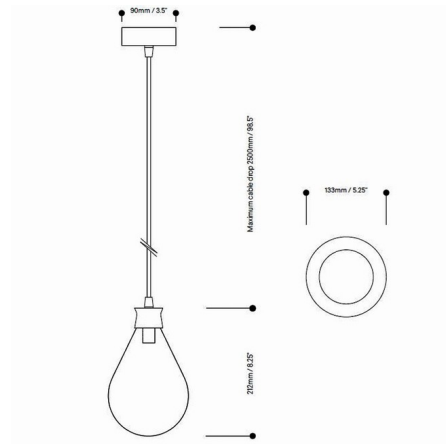

## Cintola Pendant By Tom Kirk Lighting

### Description

The Cintola Pendant features a single hand blown teardrop shaped glass diffuser set into an anodised aluminum body. Beautiful hung as a solo fixture or hang in combination to suit your design needs. UL and CUL listed.

### Specifications

COLOR . . . . . Frosted  
BODY FINISH . . . . . Satin Bronze  
WATTAGE . . . . . 3W  
DIMMER . . . . . Standard 120V  
DIMENSIONS . . . . . 5.25"W x 8.25"H  
BULB NOT INCLUDED . . . . . 1 x JCD/G9/3W/120V LED  
OTHER BULB OPTIONS . . . . . 1 x JCD/G9/120V LED