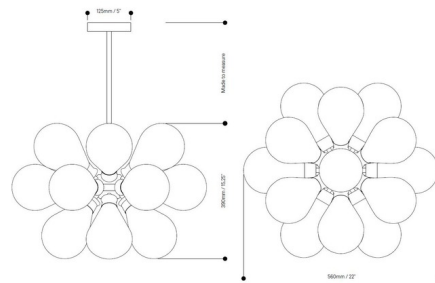

### Description

The Cintola Maxi Pendant features a cluster of hand blown glass diffusers set into an anodised aluminum body. Cintola's bold, starburst silhouette is sure to attract attention in any interior. The fixture's total overall height is specified to order.

### Technical Information

PRODUCT DIMENSIONS . . . . . Canopy: 5" diameter  
LUMENS/WATT . . . . . 1,650.00  
LUMINOUS FLUX . . . . . 4950 lumens

CLICK TO VIEW PRODUCT

Notes: