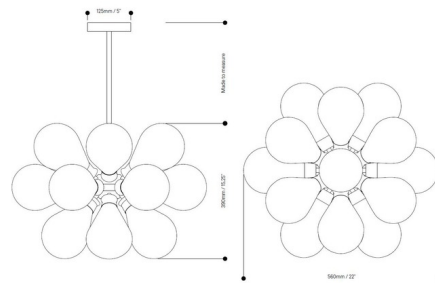

Description

The Cintola Maxi Pendant features a cluster of hand blown glass diffusers set into an anodised aluminum body. Cintola's bold, starburst silhouette is sure to attract attention in any interior. The fixture's total overall height is specified to order.

Shown in satin gold / frosted

Specifications

COLOR	Frosted
BODY FINISH	Satin Gold
WATTAGE	54W
DIMMER	Standard 120V
DIMENSIONS	22"W x 15.25"H
BULB NOT INCLUDED	18 x JCD/G9/3W/120V LED
OTHER BULB OPTIONS	18 x JCD/G9/120V LED

Technical Information

PRODUCT DIMENSIONS	Canopy: 5" diameter
LUMENS/WATT	1,650.00
LUMINOUS FLUX	4950 lumens

CLICK TO VIEW PRODUCT

Notes: