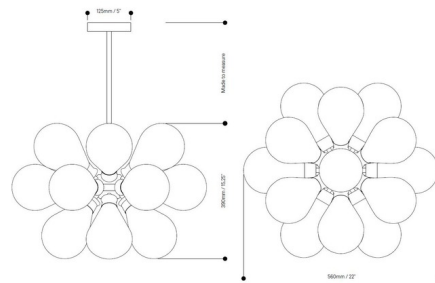

Description

The Cintola Maxi Pendant features a cluster of hand blown glass diffusers set into an anodised aluminum body. Cintola's bold, starburst silhouette is sure to attract attention in any interior. The fixture's total overall height is specified to order.

Shown in satin gold / frosted

Specifications

COLOR Frosted
BODY FINISH Satin Gold
WATTAGE 54W
DIMMER Standard 120V
DIMENSIONS 22"W x 15.25"H
BULB NOT INCLUDED 18 x JCD/G9/3W/120V LED
OTHER BULB OPTIONS 18 x JCD/G9/120V LED

Technical Information

PRODUCT DIMENSIONS Canopy: 5" diameter
LUMENS/WATT 1,650.00
LUMINOUS FLUX 4950 lumens

CLICK TO VIEW PRODUCT

Notes: