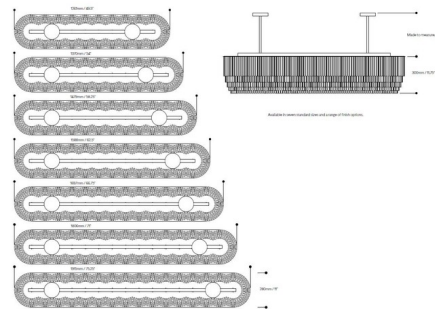

Description

The Linear Chandelier offers an utterly glamorous, chic look featuring five tiers of glass rods that compose the ovular silhouette of this fixture. Available in seven sizes finished in Polished Nickel, Brushed Nickel, Powdercoat, Brass Based Bronze, Polished Chrome, or Polished Brass. UL and CUL listed. Overall height required at time of order - not field adjustable.

Shown in polished nickel / clear

Specifications

COLOR	Clear
BODY FINISH	Polished Nickel
WATTAGE	54W
DIMMER	Standard 120V
DIMENSIONS	58.25"L x 11"W x 11.75"H
BULB NOT INCLUDED	12 x JCD/G9/4.5W/120V LED

Technical Information