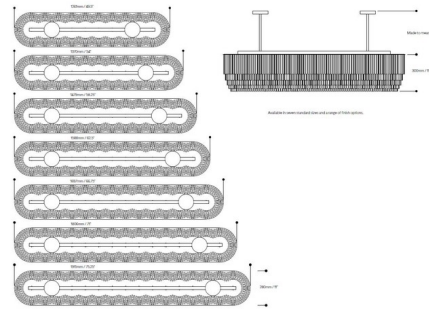

Description

The Linear Chandelier offers an utterly glamorous, chic look featuring five tiers of glass rods that compose the ovular silhouette of this fixture. Available in seven sizes finished in Polished Nickel, Brushed Nickel, Powdercoat, Brass Based Bronze, Polished Chrome, or Polished Brass. UL and CUL listed. Overall height required at time of order - not field adjustable.

Shown in polished nickel / clear

Specifications

COLOR	Clear
BODY FINISH	Polished Nickel
WATTAGE	54W
DIMMER	Standard 120V
DIMENSIONS	58.25"L x 11"W x 11.75"H
BULB NOT INCLUDED	12 x JCD/G9/4.5W/120V LED

Technical Information