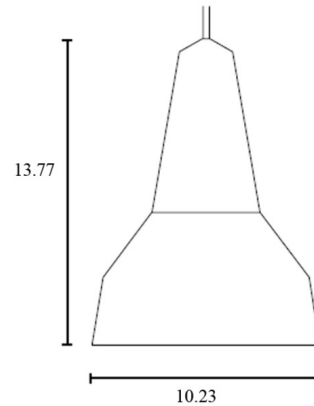

Shown in ash / white

Specifications

COLOR	White
BODY FINISH	Ash
WATTAGE	10W
DIMMER	Standard 120V
DIMENSIONS	10.23"W x 13.77"H
BULB NOT INCLUDED	1 x A19/Medium (E26)/10W/120V LED

CLICK TO VIEW PRODUCT

Notes: