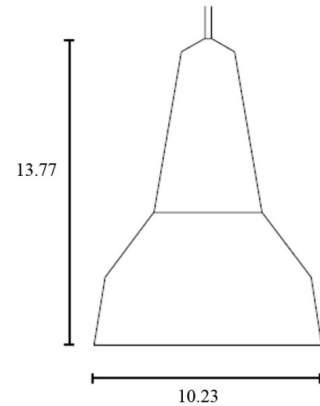

Shown in oak / white

Specifications

COLOR	White
BODY FINISH	Oak
WATTAGE	10W
DIMMER	Standard 120V
DIMENSIONS	10.23"W x 13.77"H
BULB NOT INCLUDED	1 x A19/Medium (E26)/10W/120V LED

Technical Information

PRODUCT DIMENSIONS	Adjustable Cord Length: 98.43"
--------------------	--------------------------------