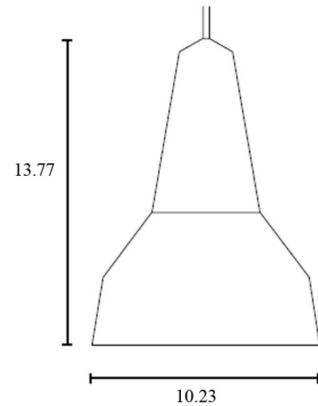

### Specifications

COLOR	White
BODY FINISH	Oak
WATTAGE	10W
DIMMER	Standard 120V
DIMENSIONS	10.23"W x 13.77"H
BULB NOT INCLUDED	1 x A19/Medium (E26)/10W/120V LED

### Technical Information

PRODUCT DIMENSIONS	Adjustable Cord Length: 98.43"
--------------------	--------------------------------

CLICK TO VIEW PRODUCT

Notes: