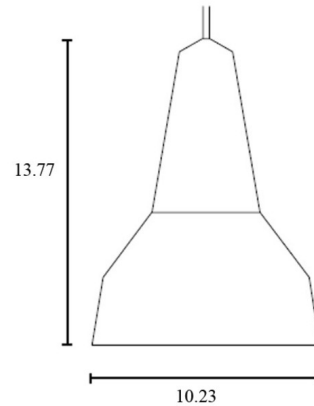

Shown in walnut / mint

Specifications

COLOR Mint
BODY FINISH Walnut
WATTAGE 10W
DIMMER Standard 120V
DIMENSIONS 10.23"W x 13.77"H
BULB NOT INCLUDED 1 x A19/Medium (E26)/10W/120V LED

Technical Information

PRODUCT DIMENSIONS Adjustable Cord Length: 98.43"

CLICK TO VIEW PRODUCT

Notes: