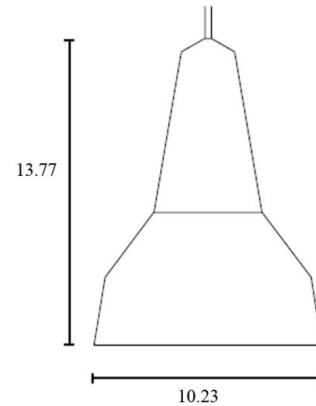

Specifications

COLOR Mint
BODY FINISH Walnut
WATTAGE 10W
DIMMER Standard 120V
DIMENSIONS 10.23"W x 13.77"H
BULB NOT INCLUDED 1 x A19/Medium (E26)/10W/120V LED

Technical Information

PRODUCT DIMENSIONS Adjustable Cord Length: 98.43"