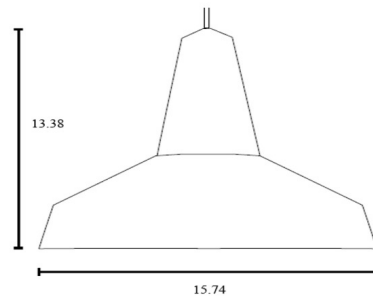

Shown in ash / white

Specifications

COLOR White
BODY FINISH Ash
WATTAGE 10W
DIMMER Standard 120V
DIMENSIONS 15.74"W x 13.38"H
BULB NOT INCLUDED 1 x A19/Medium (E26)/10W/120V LED

Technical Information

PRODUCT DIMENSIONS Adjustable Cord Length: 98.43"