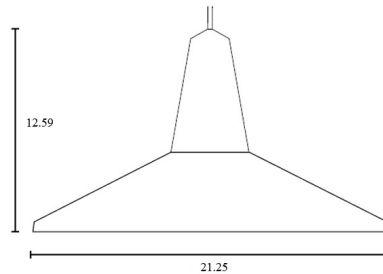

Shown in ash / white

Specifications

COLOR	White
BODY FINISH	Ash
WATTAGE	10W
DIMMER	Standard 120V
DIMENSIONS	21.25"W x 12.59"H
BULB NOT INCLUDED	1 x A19/Medium (E26)/10W/120V LED

CLICK TO VIEW PRODUCT

Notes: