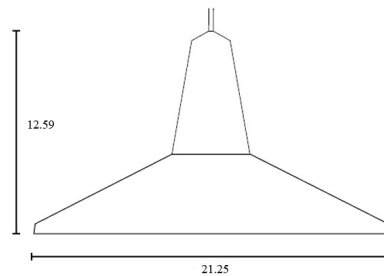

Shown in walnut / white

Specifications

COLOR	White
BODY FINISH	Walnut
WATTAGE	10W
DIMMER	Standard 120V
DIMENSIONS	21.25"W x 12.59"H
BULB NOT INCLUDED	1 x A19/Medium (E26)/10W/120V LED

Technical Information

PRODUCT DIMENSIONS	Adjustable Cord Length: 98.43"
--------------------	--------------------------------

CLICK TO VIEW PRODUCT

Notes: