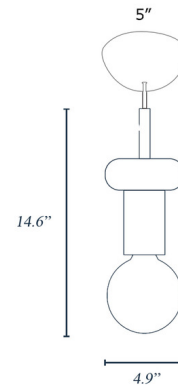

CLICK TO VIEW PRODUCT

Notes: