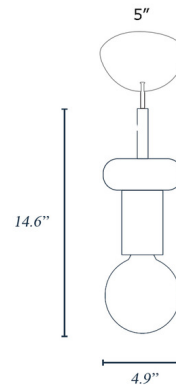

CLICK TO VIEW PRODUCT

Notes: