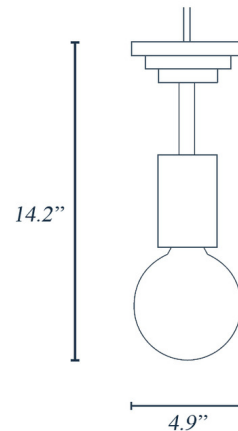

### Specifications

COLOR . . . . . Yellow  
BODY FINISH . . . . . Natural Ash  
WATTAGE . . . . . 6W  
DIMMER . . . . . Standard 120V  
DIMENSIONS . . . . . 4.9"W x 14.2"H  
BULB INCLUDED . . . . . 1 x G25/Medium (E26)/6W/120V LED

### Technical Information

PRODUCT DIMENSIONS . . . . . Adjustable Cord Length: 98.43"

Shown in natural ash / yellow

CLICK TO VIEW PRODUCT

Notes: