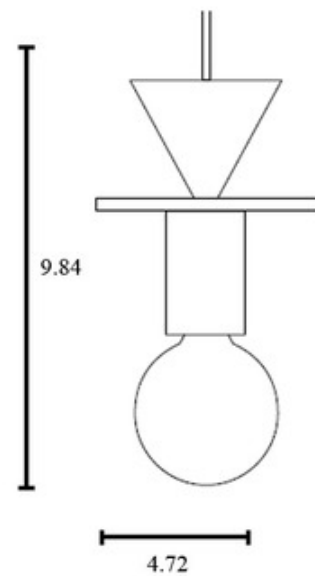

COMPANY	PROJECT	FIXTURE TYPE	APPROVED BY	DATE