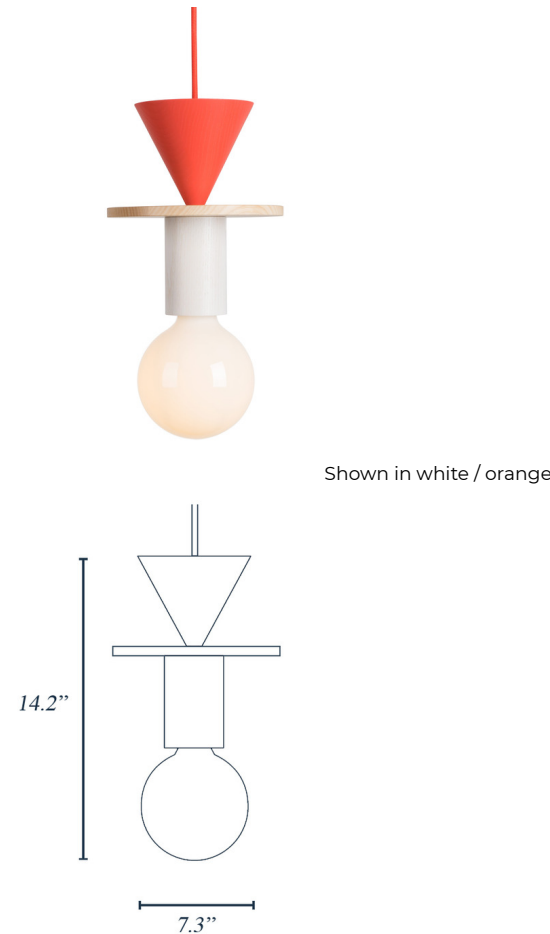

Description

Junit Record Pendant, designed by Julia Jessen, has a minimalist form that is unique in each piece. Turned from high quality natural ash wood and painted in a German workshop. This is perfect alone, or grouped to create your own look. Available with UL listing or non-UL (CE).

Specifications

COLOR	Orange
BODY FINISH	White
WATTAGE	6W
DIMMER	Standard 120V
DIMENSIONS	7.3"W x 14.2"H
BULB INCLUDED	1 x G25/Medium (E26)/6W/120V LED
OTHER BULB OPTIONS	1 x G25/Medium (E26)/120V Incandescent 1 x G25/Medium (E26)/120V LED

Technical Information

PRODUCT DIMENSIONS	Adjustable Cord Length: 98.43"
--------------------	--------------------------------

CLICK TO VIEW PRODUCT

Notes: